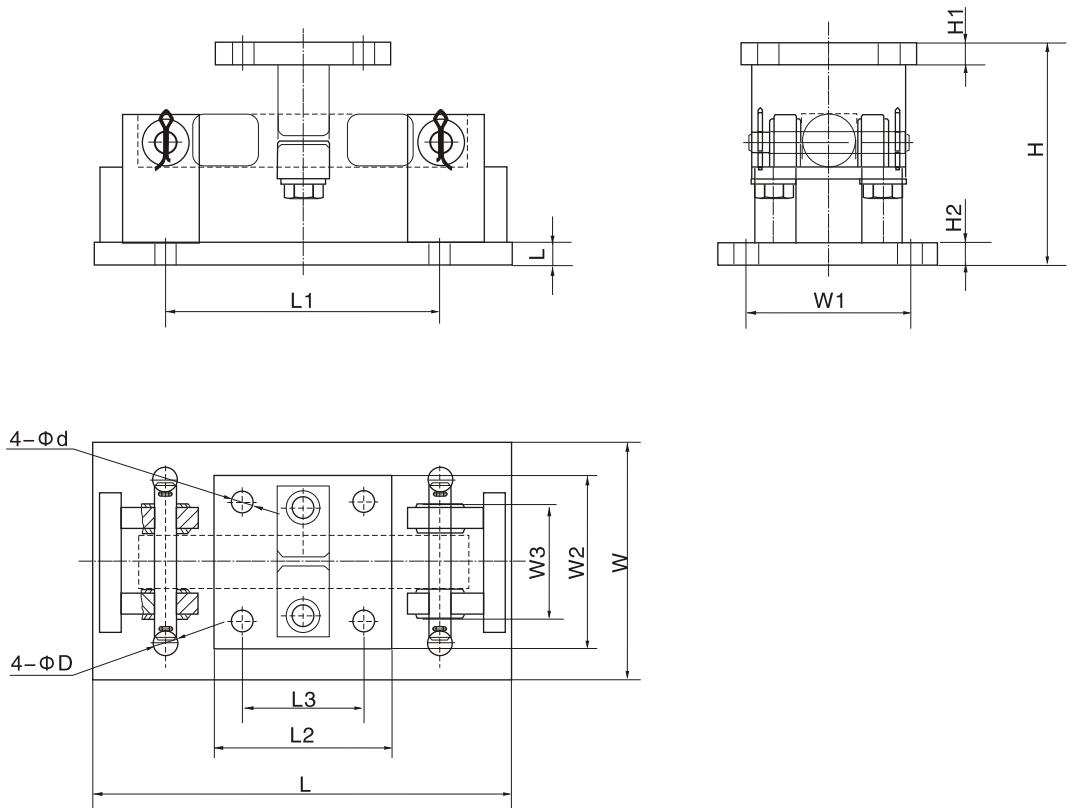

## Duramount 7-S3

**Capacity**

1Klb-5Klb  
 10Klb-35Klb  
 50Klb-75Klb

**Features:**

- Compact construction, easy installation
- Excellent anti-side loading ability
- With self-aligning ability
- Using under heavy static load or slight dynamic load

Outline Dimension mm(inch)

Dimension Capacity	L	L1	L2	L3	W	W1	W2	W3	H	H1	H2	ΦD	Φd
1-5Klb	235 (9.25)	158.8 (6.25)	101.6 (4)	69.9 (2.75)	127 (5)	95.3 (3.75)	101.6 (4)	69.9 (2.75)	130.3 (5.13)	12.7 (0.5)	12.7 (0.5)	14.2 (0.56)	14.2 (0.56)
10-35Klb	304.8 (12)	190.5 (7.5)	203.2 (8)	152.4 (6)	203.2 (8)	152.4 (6)	203.2 (8)	152.4 (6)	200.67 (7.90)	19.1 (0.75)	19.1 (0.75)	20.6 (0.81)	20.6 (0.81)
50-75Klb	412.8 (16.25)	292.1 (11.5)	228.6 (9.0)	165.1 (6.5)	304.8 (12)	241.3 (9.5)	228.6 (9.0)	165.1 (6.5)	236.2 (9.3)	25.4 (1)	25.4 (1)	20.6 (0.81)	20.6 (0.81)