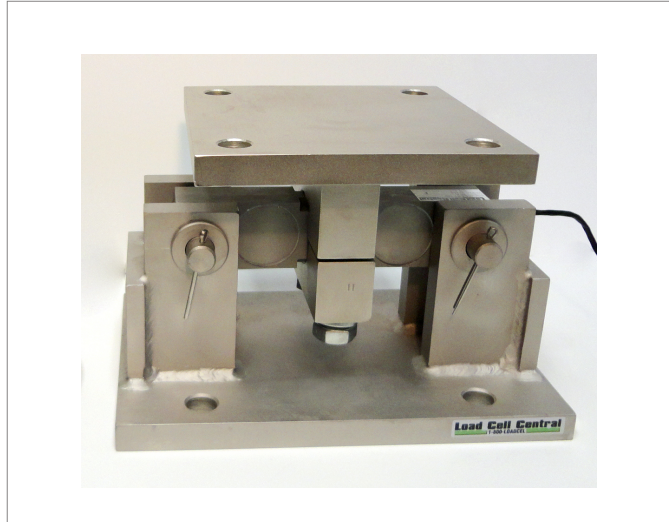

## Duramount 7-S3

**Capacity**

1Klb-5Klb  
 10Klb-35Klb  
 50Klb-75Klb

**Features:**

- Compact construction, easy installation
- Excellent anti-side loading ability
- With self-aligning ability
- Using under heavy static load or slight dynamic load

Outline Dimension mm(inch)

Dimension Capacity	L	L1	L2	L3	W	W1	W2	W3	H	H1	H2	ΦD	Φd
1-5Klb	235 (9.25)	158.8 (6.25)	101.6 (4)	69.9 (2.75)	127 (5)	95.3 (3.75)	101.6 (4)	69.9 (2.75)	130.3 (5.13)	12.7 (0.5)	12.7 (0.5)	14.2 (0.56)	14.2 (0.56)
10-35Klb	304.8 (12)	190.5 (7.5)	203.2 (8)	152.4 (6)	203.2 (8)	152.4 (6)	203.2 (8)	152.4 (6)	200.67 (7.90)	19.1 (0.75)	19.1 (0.75)	20.6 (0.81)	20.6 (0.81)
50-75Klb	412.8 (16.25)	292.1 (11.5)	228.6 (9.0)	165.1 (6.5)	304.8 (12)	241.3 (9.5)	228.6 (9.0)	165.1 (6.5)	236.2 (9.3)	25.4 (1)	25.4 (1)	20.6 (0.81)	20.6 (0.81)